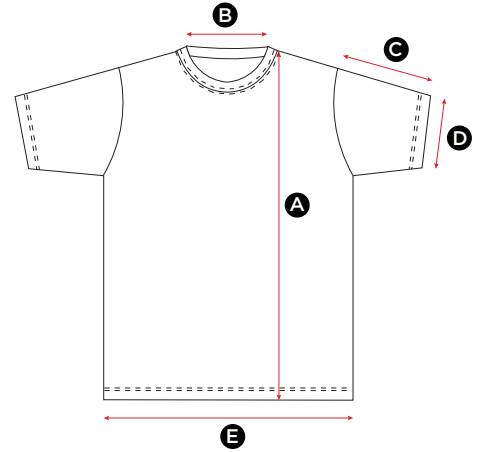

## SG18 Mens Heavyweight T-Shirt

MEASUREMENTS	S	M	L	XL	XXL	XXXL
<b>A</b> Length	70.5	73	75.5	78	80.5	83
<b>B</b> Back neck opening	16.5	17.5	18	18.5	18.5	19
<b>C</b> Sleeve length	21	22	23	24	25	26
<b>D</b> Sleeve width opening	18	19	20	21	22	23
<b>E</b> Bottom hem opening	51	54	57	60	63	66

## SG18F Ladies Heavyweight T-Shirt

MEASUREMENTS	XS	S	M	L	XL	XXL
<b>A</b> Length	57.5	60	62.5	65	67.5	70
<b>B</b> Back neck opening	18	18.5	19	19.5	20	20.5
<b>C</b> Sleeve length	12.5	13.5	14.5	15.5	16.5	17.5
<b>D</b> Sleeve width opening	12.5	13.5	14.5	15.5	16.5	17.5
<b>E</b> Bottom hem opening	41	44	47	50	53	56