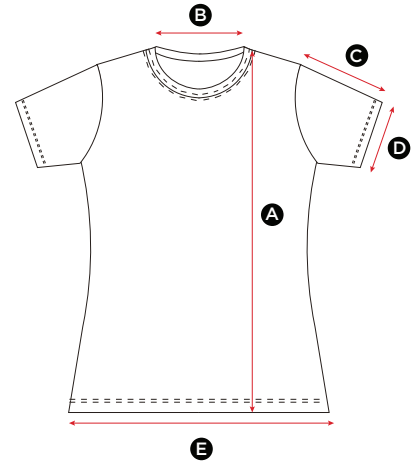

## SG18 Mens Heavyweight T-Shirt

MEASUREMENTS	S	M	L	XL	XXL	XXXL
<b>A</b> Length	70.5	73	75.5	78	80.5	83
<b>B</b> Back neck opening	16.5	17.5	18	18.5	18.5	19
<b>C</b> Sleeve length	21	22	23	24	25	26
<b>D</b> Sleeve width opening	18	19	20	21	22	23
<b>E</b> Bottom hem opening	51	54	57	60	63	66

## SG18F Ladies Heavyweight T-Shirt

MEASUREMENTS	XS	S	M	L	XL	XXL
<b>A</b> Length	57.5	60	62.5	65	67.5	70
<b>B</b> Back neck opening	18	18.5	19	19.5	20	20.5
<b>C</b> Sleeve length	12.5	13.5	14.5	15.5	16.5	17.5
<b>D</b> Sleeve width opening	12.5	13.5	14.5	15.5	16.5	17.5
<b>E</b> Bottom hem opening	41	44	47	50	53	56

## SG18K Kids Heavyweight T-Shirt

MEASUREMENTS	(Years) 3-4	5-6	7-8	9-10	11-12
	(CM)104	116	128	140	152
<b>A</b> Length	43	47	51	55	63
<b>B</b> Back neck opening	16	16	16	16.5	16.5
<b>C</b> Sleeve length	11.5	12.5	13.5	14.5	15.5
<b>D</b> Sleeve width opening	11.5	12.5	13.5	14.5	15.5
<b>E</b> Bottom hem opening	34	37	40	43	46